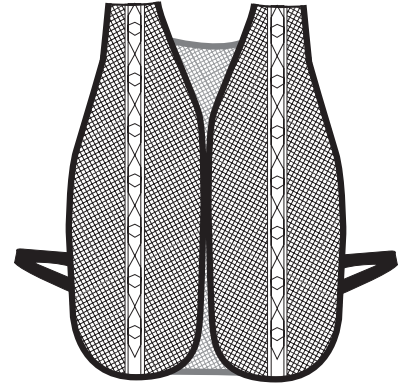

Mesh Safety Vest

PORT AUTHORITY®

SV02

* 100% polyester * 1.25" PVC reflective taping on front and back
 Contrast black taping on edges * Velcro closure

Finished measurements in inches

	S/M	L/XL	2XL/3XL
Center Back Length	23	25	27
Chest	16	17.75	19.5

Color chart

Colors	Safety Orange/ Yellow Reflective	Safety Yellow/ White Reflective
Textile PMS	NO MATCH	NO MATCH
General PMS	805C	NO MATCH

Care Instructions:

Machine wash cold separately.
 Do not bleach. Tumble dry low.
 Do not iron. Do not dry clean.